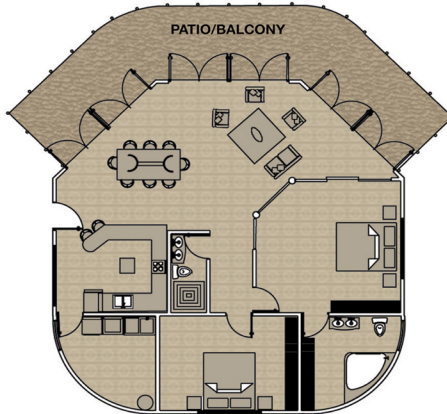

Mehetia

2 Bedroom, 2 Bathroom
1,532 total SF