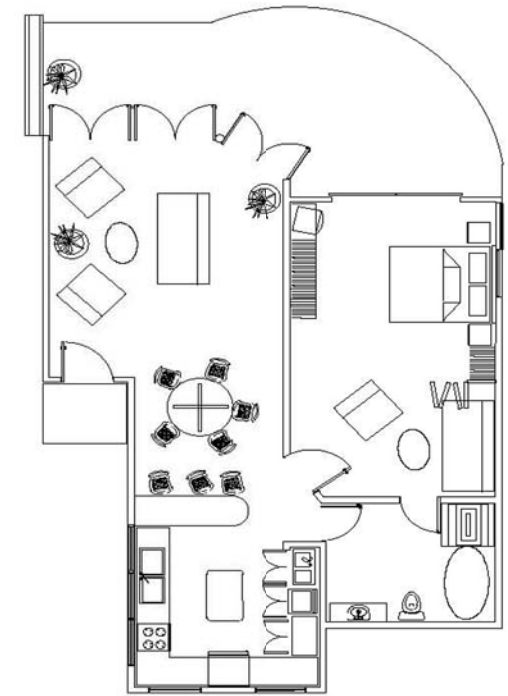

Blue Morpho Design Floorplans

1 Bedroom, 1 Bathroom
1,172 total SF

Individual Layout

*measurements are approximate

*design subject to minor variation and adjustment