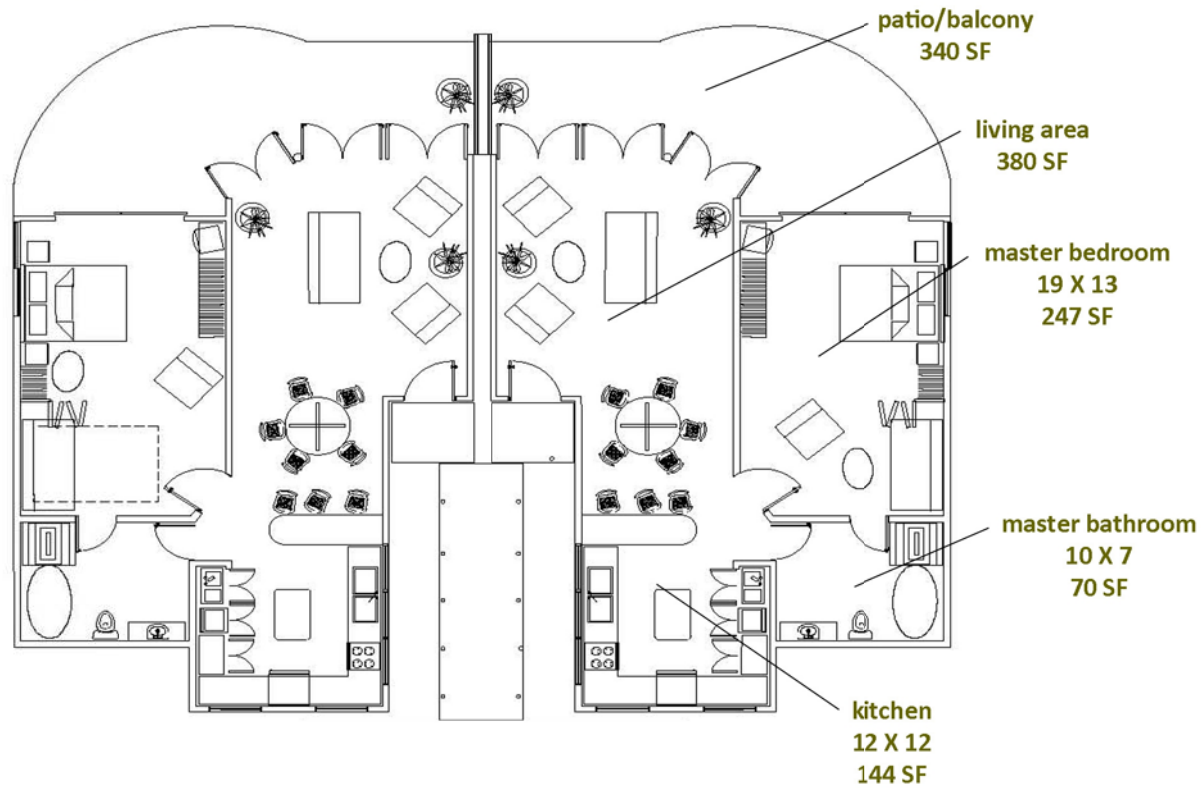

Blue Morpho Design Floorplans

1 Bedroom, 1 Bathroom
1,172 total SF

Individual Layout

*measurements are approximate

*design subject to minor variation and adjustment