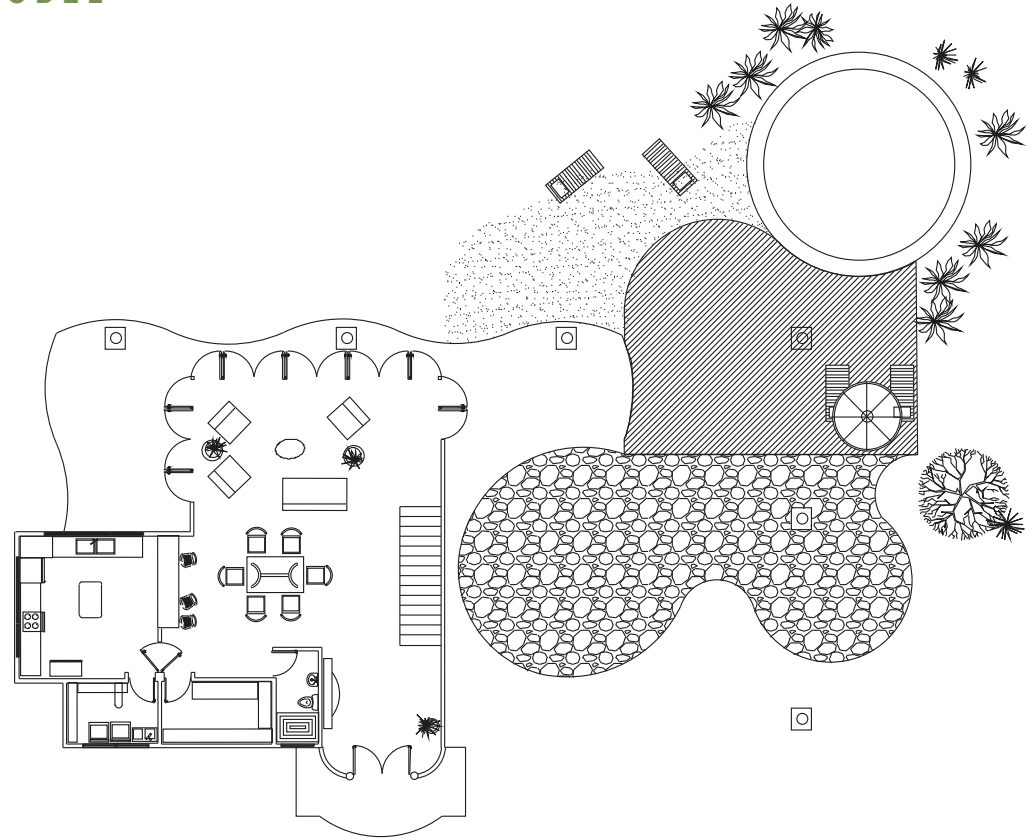

RENDERING/FLOOR PLANS - LA PACIFICA MODEL

Second Floor

Ground Level

3 Bedroom • 3 Bath • 4,780 Sq. Ft. Total • 3,028 Sq. Ft. A/C • Two Story

Pool, Pool Deck and Water Features are upgrade options.

Design subject to variation.