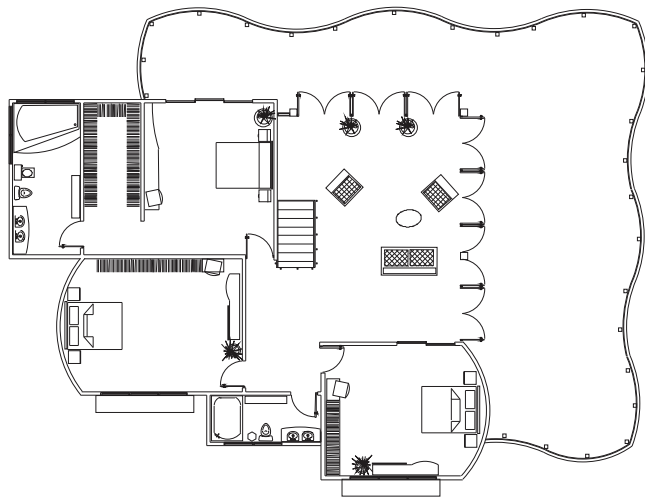

RENDERING/FLOOR PLANS - LA PACIFICA MODEL

Second Floor

Ground Level

3 Bedroom • 3 Bath • 4,780 Sq. Ft. Total • 3,028 Sq. Ft. A/C • Two Story

Pool, Pool Deck and Water Features are upgrade options.

Design subject to variation.