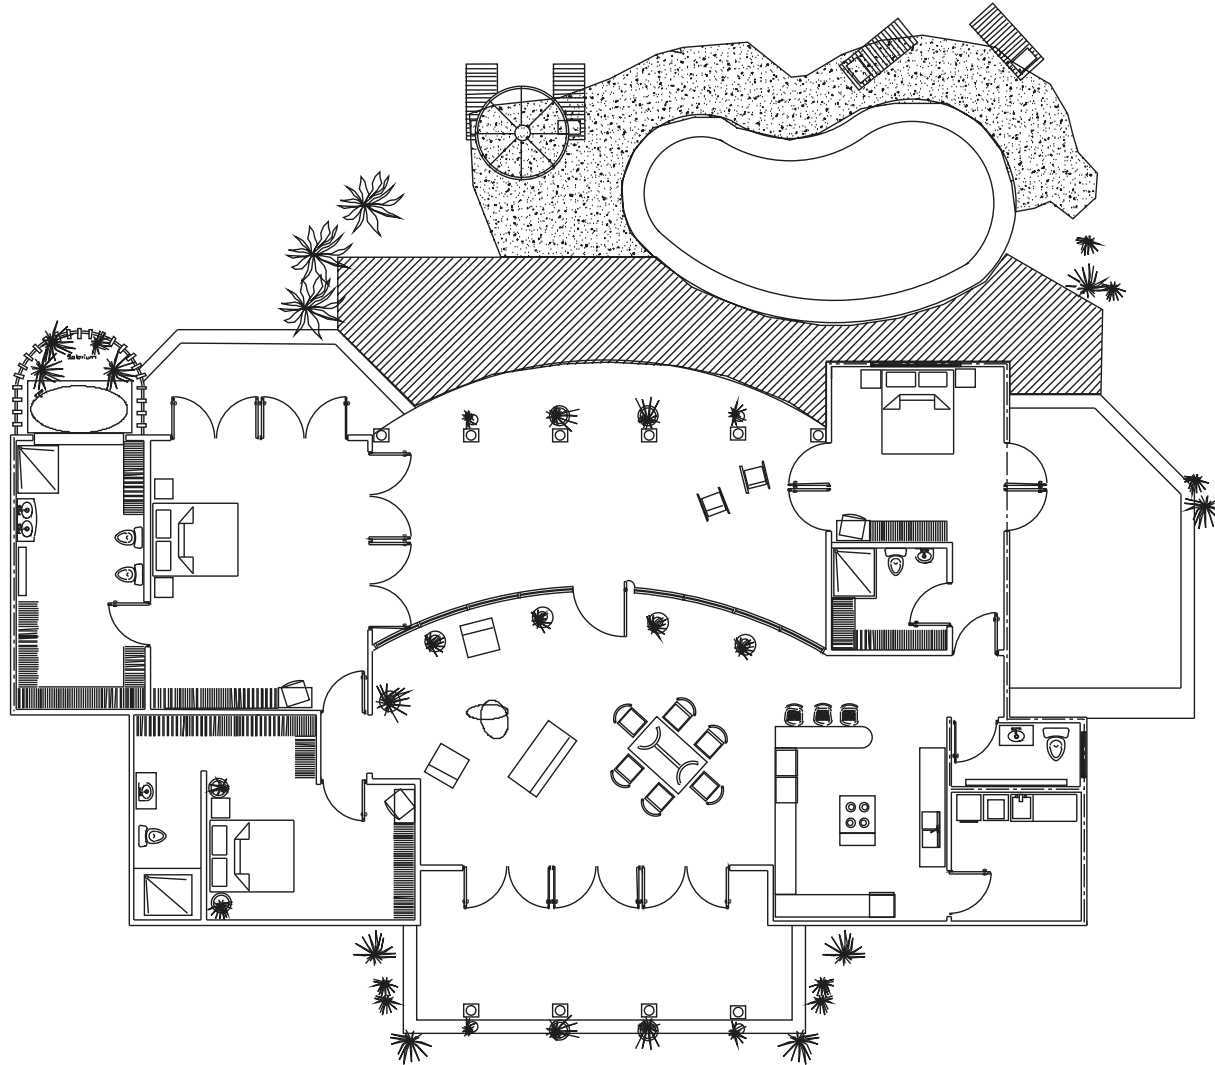

RENDERING/FLOOR PLANS - HERMOSA MODEL

3 Bedroom • 3½ Bath • 3,318 Sq. Ft. Total • 2,029 Sq. Ft. A/C • One Story

Pool, Pool Deck and Water Features are upgrade options.

Design subject to variation.