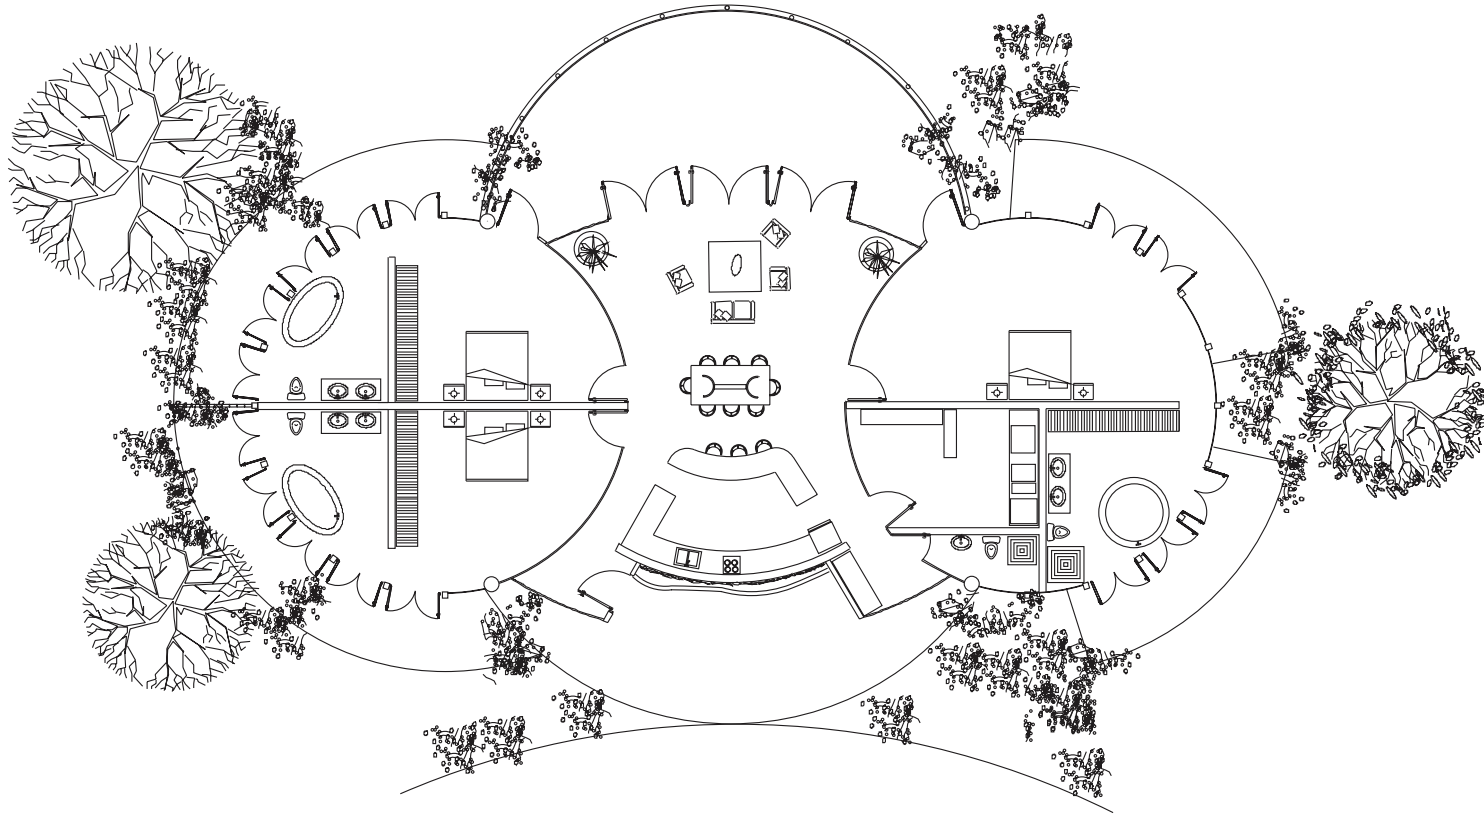

RENDERING/FLOOR PLANS - CRISTAL MODEL

3 Bedroom • 4 Bath • 3,366 Sq. Ft. Total • 2,127 Sq. Ft. A/C • One Story

Pool, Pool Deck and Water Features are upgrade options.

Design subject to variation.